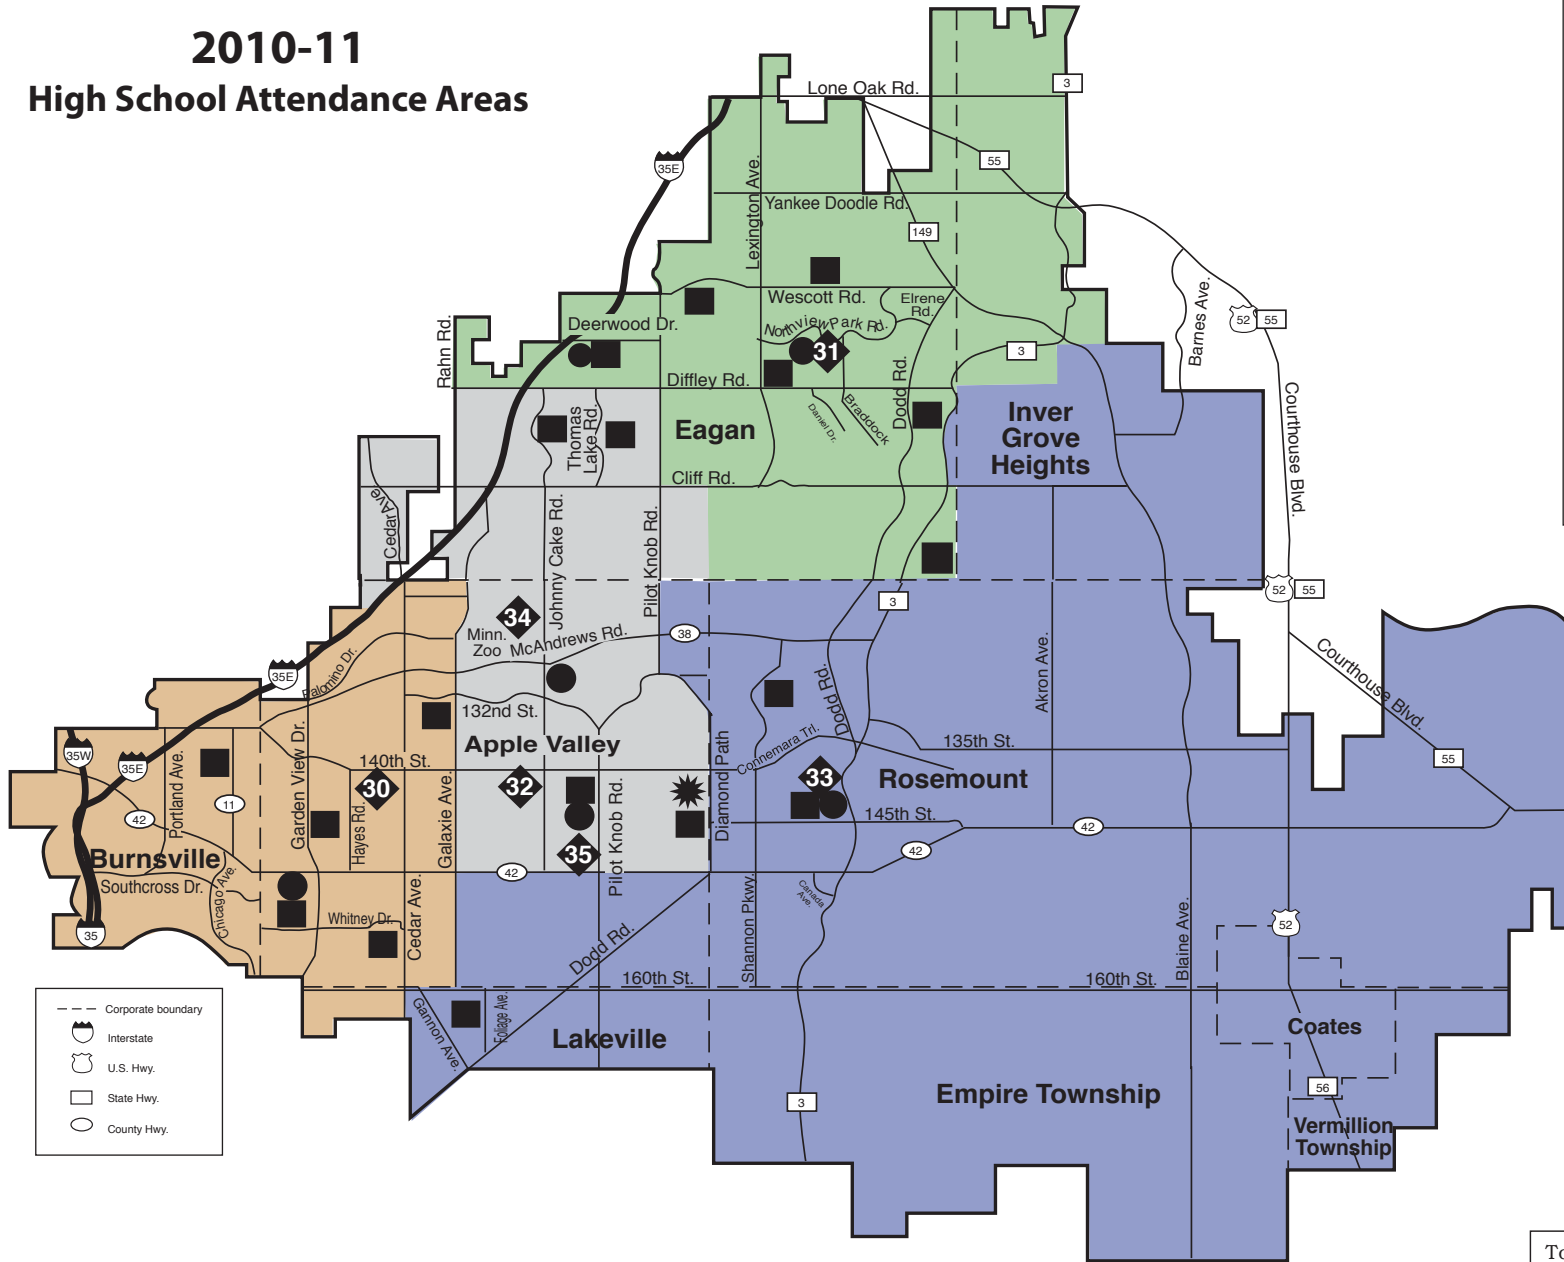

# INDEPENDENT SCHOOL DISTRICT 196

Rosemount-Apple Valley-Eagan Public Schools

*Educating our students to reach their full potential*

## 2010-11 High School Attendance Areas

**◆ High Schools**

- 30 Apple Valley
- 31 Eagan
- 32 Eastview
- 33 Rosemount
- 34 School of Environmental Studies  
(optional high school for district students)
- 35 Area Learning Center  
(alternative high school program)

**■ Elementary schools**  
**▲ Elementary magnet schools**  
**● Middle schools**  
**★ Dakota Ridge School**  
(special education school for district students)

- Corporate boundary
- Interstate
- U.S. Hwy.
- State Hwy.
- County Hwy.

Map also available at [www.district196.org/District/EducationSchools/Boundary\\_Search.cfm](http://www.district196.org/District/EducationSchools/Boundary_Search.cfm)